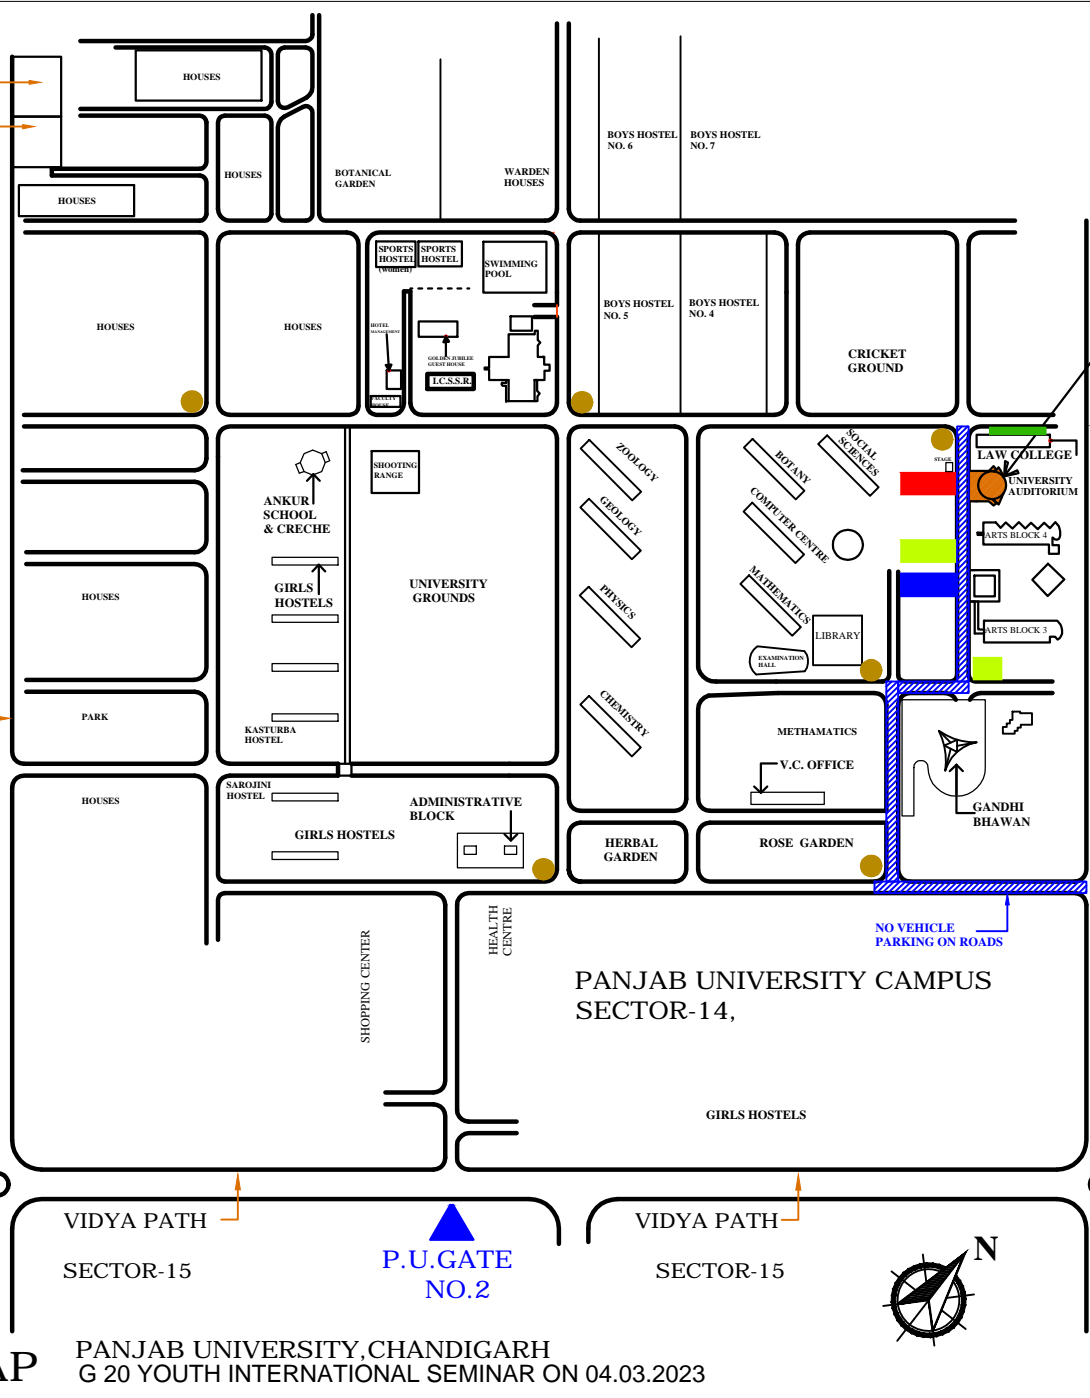

VIDYA PATH

VIDYA PATH

VIDYA PATH

VIDYA PATH

VIDYA PATH

VIDYA PATH

**UNIVERSITY AUDITORIUM
VENUE FOR G 20 YOUTH
INTERNATIONAL SEMINAR
ON 04.03.2023**

MADHYA MARG

SECTOR-12
P.G.I.

TO P.G.I.

P.U.GATE
NO.1

LEGEND :-

- PARKING NO.1 (FOR V.V.I.P.)
- PARKING NO.2 (FOR MEDIA)
- PARKING NO.3 (FOR VISITORS)
- PARKING NO.4 (FOR FACULTY / VISITORS)
- NO VEHICLE ROAD
- SIGN BOARDS

PANJAB UNIVERSITY, CHANDIGARH
G 20 YOUTH INTERNATIONAL SEMINAR ON 04.03.2023